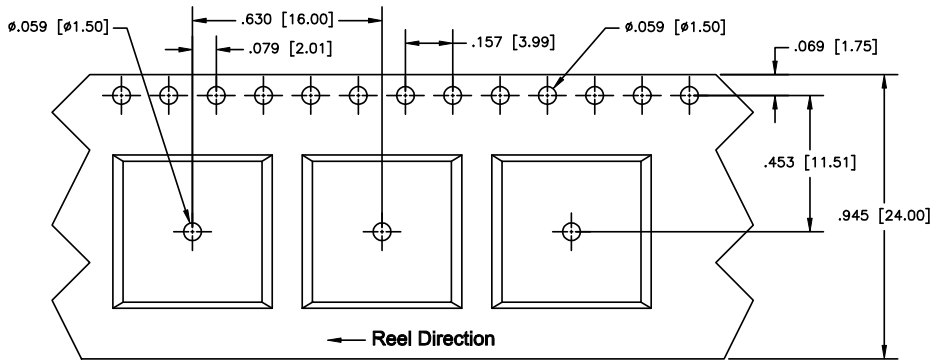

## Surface Mount Toroids

### TAPE AND REEL PACKAGING

01 CASE SIZE: 1100 toroids per reel.

02 & 03 CASE SIZE: 800 toroids per reel.  
04 CASE SIZE: 600 toroids per reel.

### PERFORMANCE GRAPHS

NOTE: All of our surface mount toroids are manufactured to exacting specifications and meet UL Class B 130°C requirements.