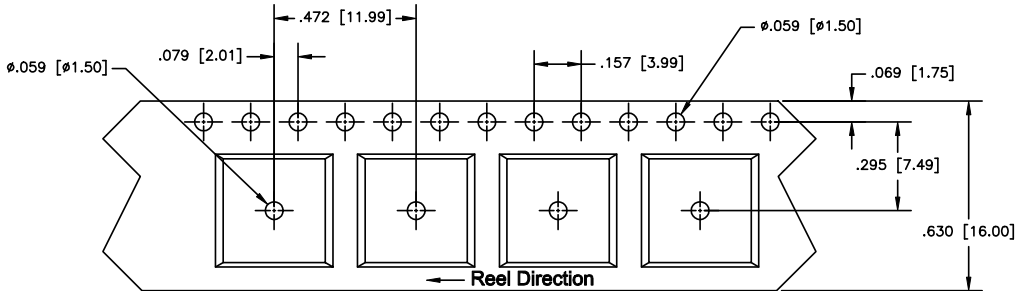

## Surface Mount Toroids

### TAPE AND REEL PACKAGING

01 CASE SIZE: 1100 toroids per reel.

02 & 03 CASE SIZE: 800 toroids per reel.  
04 CASE SIZE: 600 toroids per reel.

### PERFORMANCE GRAPHS

NOTE: All of our surface mount toroids are manufactured to exacting specifications and meet UL Class B 130°C requirements.